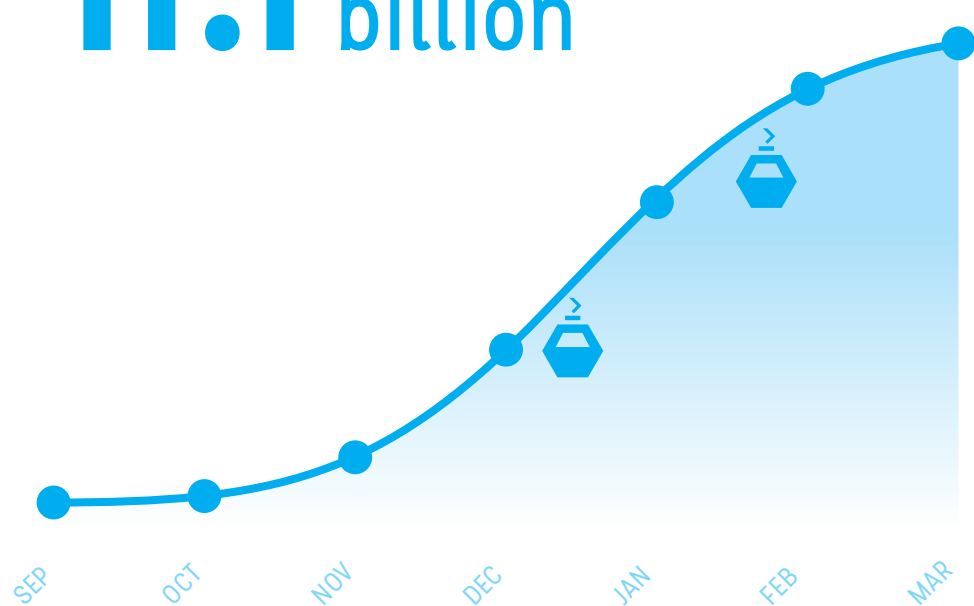

## Skiline Apps

★ 4.8/5

★★★★★

up to **110,000**  
monthly active users

★ 4.6/5

## Skining Performance

**VERTICAL METERS**

skied this season

**11.1 billion**

**SKIING DAYS**

registered this season

**2.4 million**