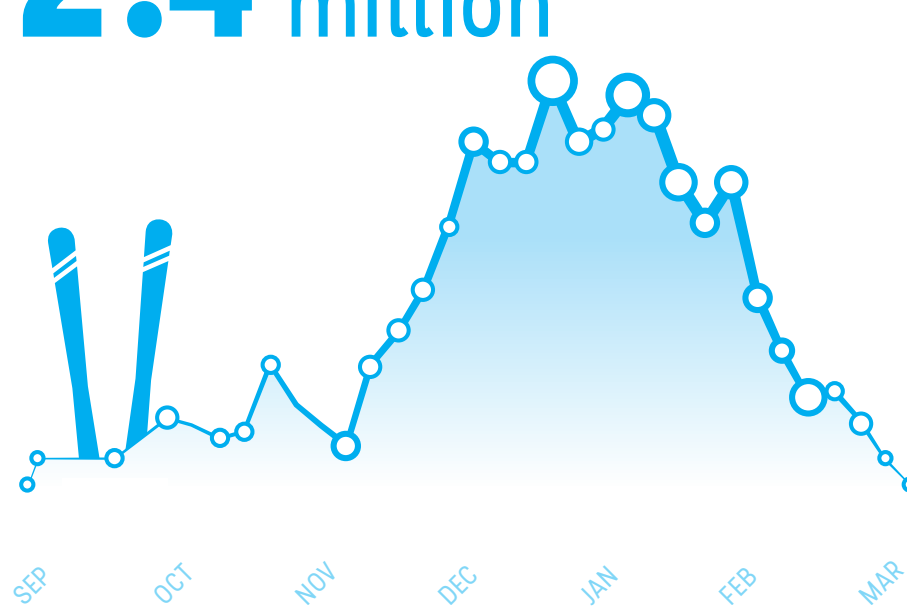

## Skining Performance

**VERTICAL METERS**

skied this season

**11.1 billion**

**SKIING DAYS**

registered this season

**2.4 million**